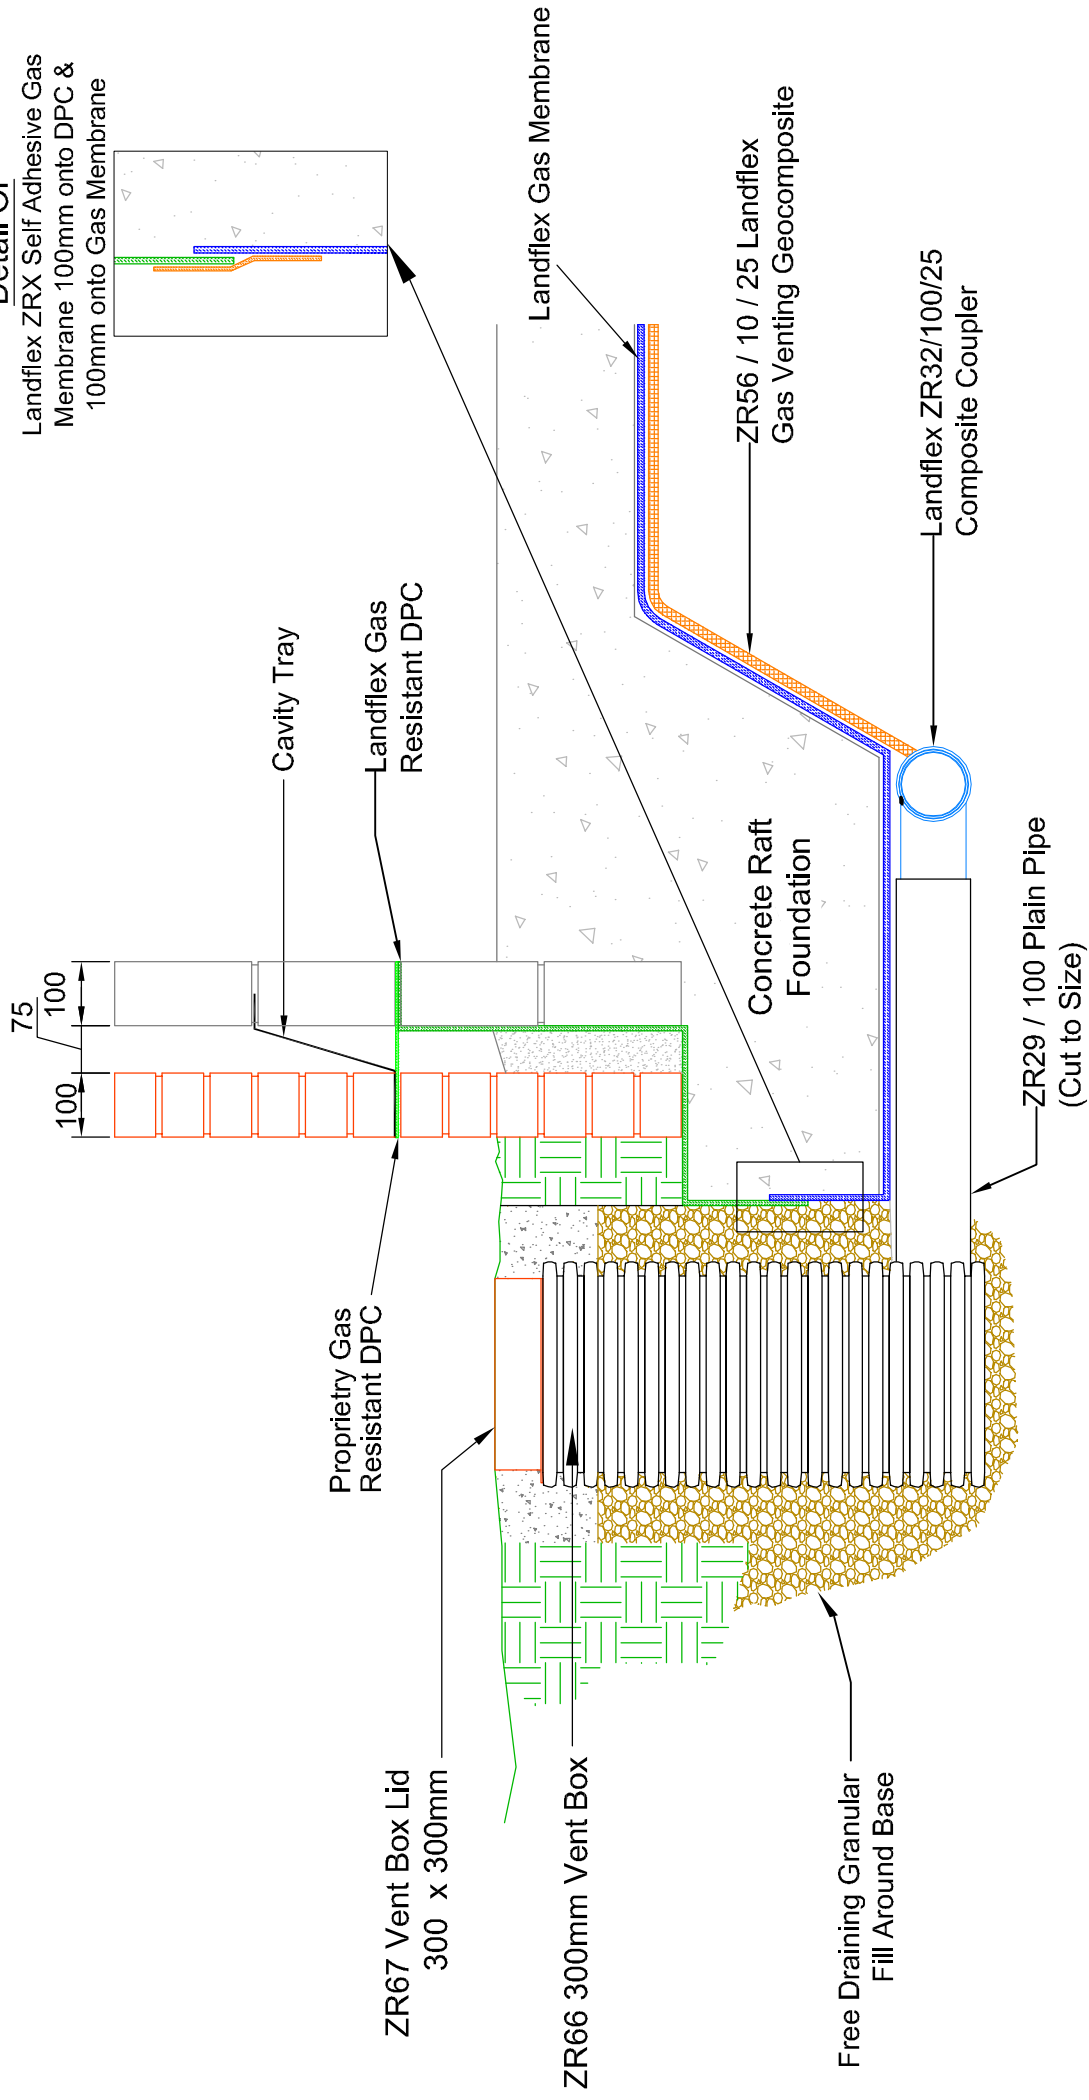

Detail Of

Landflex ZRX Self Adhesive Gas Membrane 100mm onto DPC & 100mm onto Gas Membrane

All dimensions in millimeters unless stated otherwise

1 Bluebridge Ind. Est, Halstead, Essex CO9 2EX
 Tel: (01787) 476699 Fax: (01787) 472507
 e-mail: sales@landline.co.uk www.landline.co.uk

**Typical Ground Vent Box Detail
 Used in Conjunction With
 A Raft Foundation**

Drawn
 S. Blackwell
 Checked
 S. Quill
 Approved
 B. Ackroyd
 Date
 3rd June 08
 Scale
 NTS

Drawing No.

GLVB 02

Revision

297x210mm A4