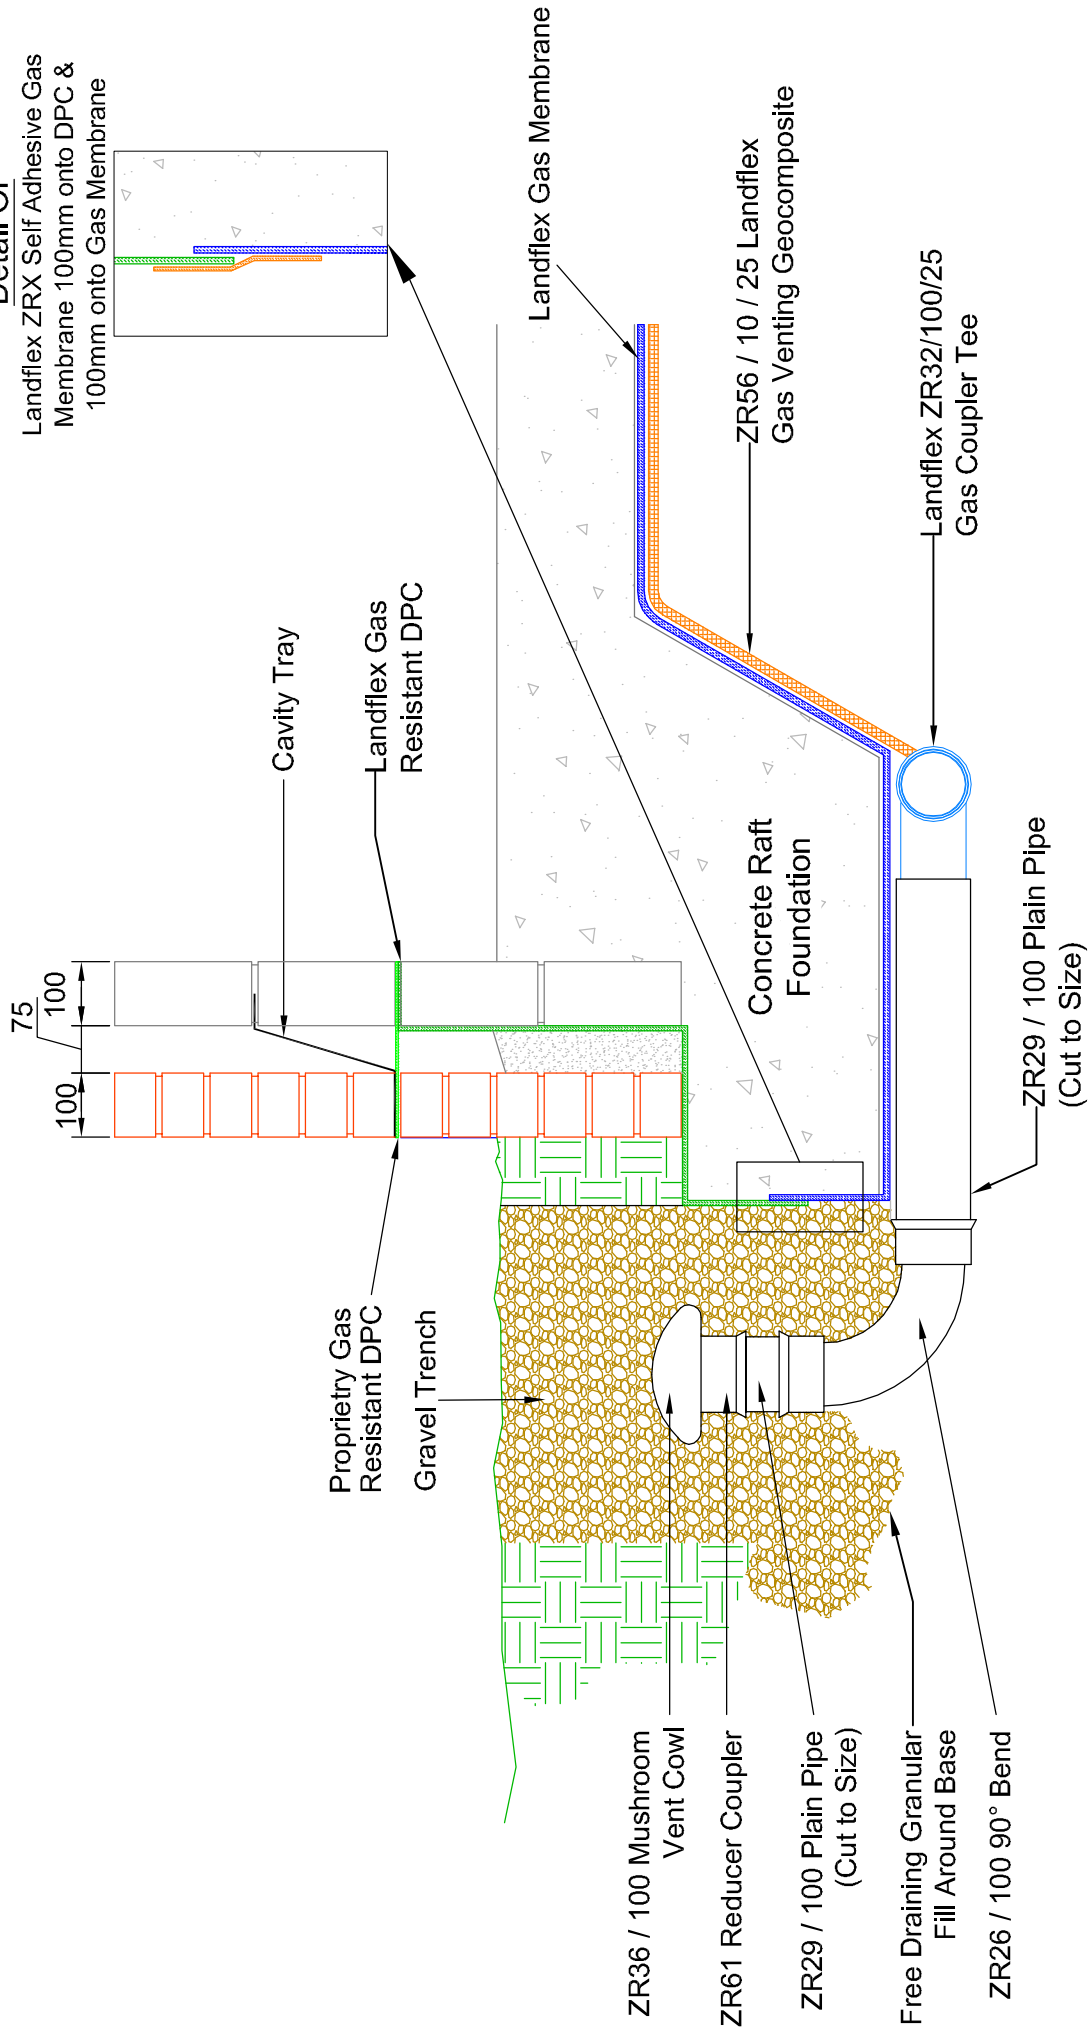

Detail Of

Landflex ZRX Self Adhesive Gas Membrane 100mm onto DPC & 100mm onto Gas Membrane

All dimensions in millimeters unless stated otherwise

1 Bluebridge Ind. Est, Halstead, Essex CO9 2EX
 Tel: (01787) 476699 Fax: (01787) 472507
 e-mail: sales@landline.co.uk www.landline.co.uk

**Typical Gravel Trench Venting
 Detail With A Raft Foundation**

Drawn	Checked	Approved	Date	Scale
S. Blackwell	S. Quill	B. Ackroyd	3rd June 08	NTS
Drawing No.				Revision
GVD - GT - 01				----
				297x210mm A4